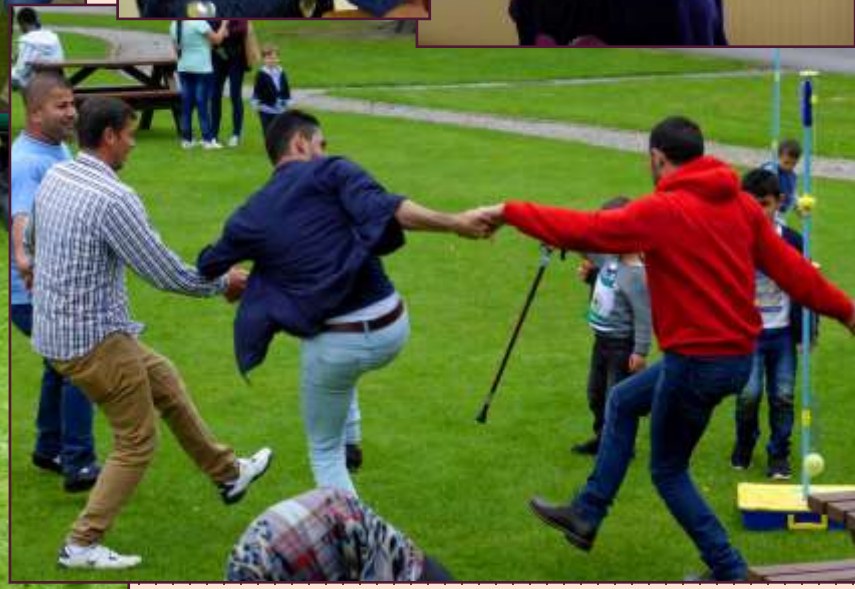

15th July 2017

A Day in the Country at Bewerley Park

With the compliments of:
Harrogate District of
Sanctuary