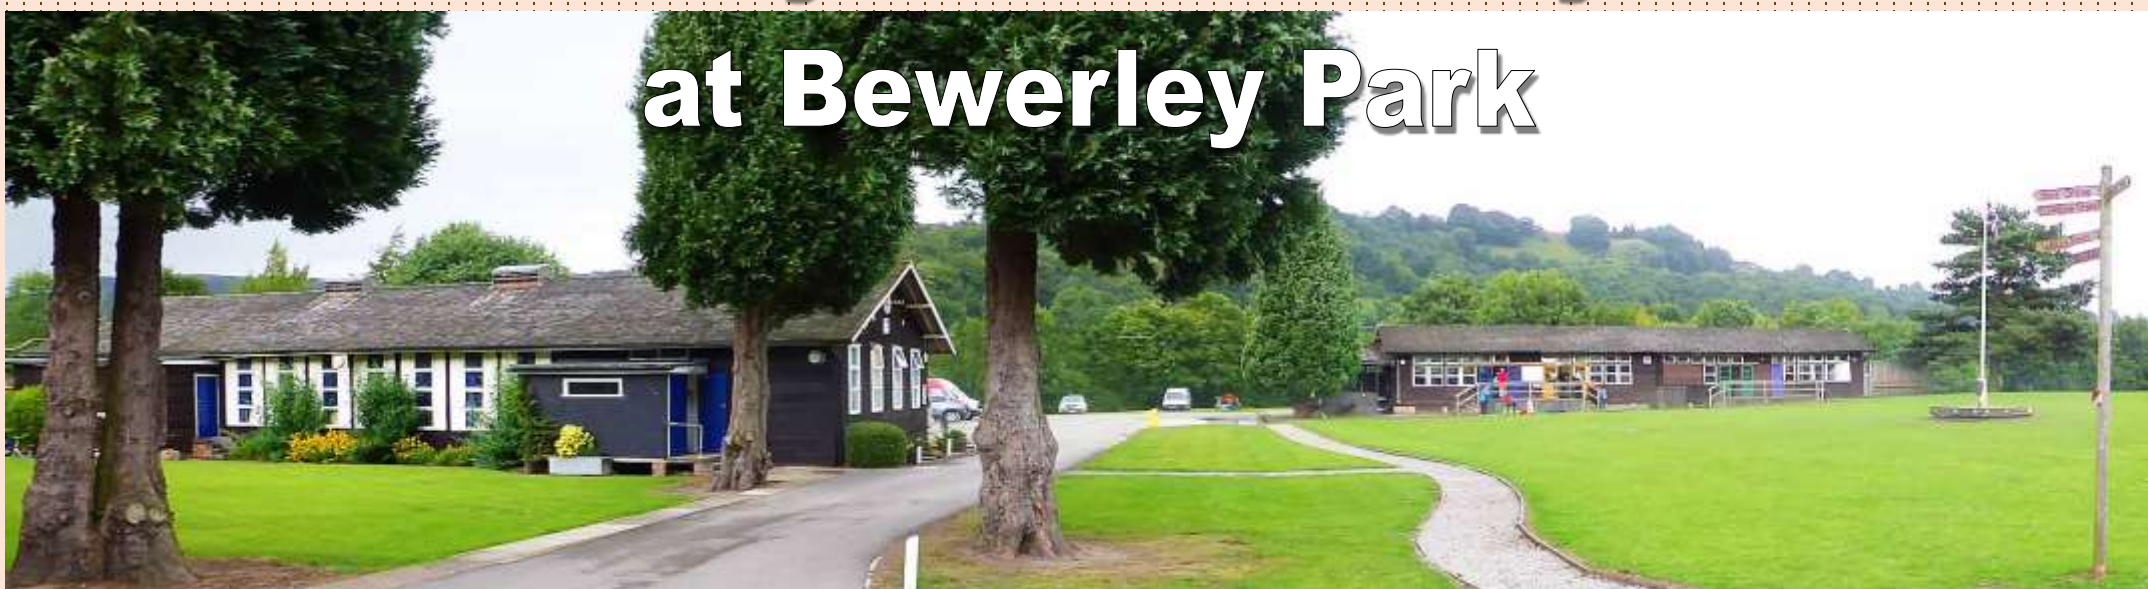

15th July 2017

A Day in the Country at Bewerley Park

With the compliments of:
Harrogate District of
Sanctuary